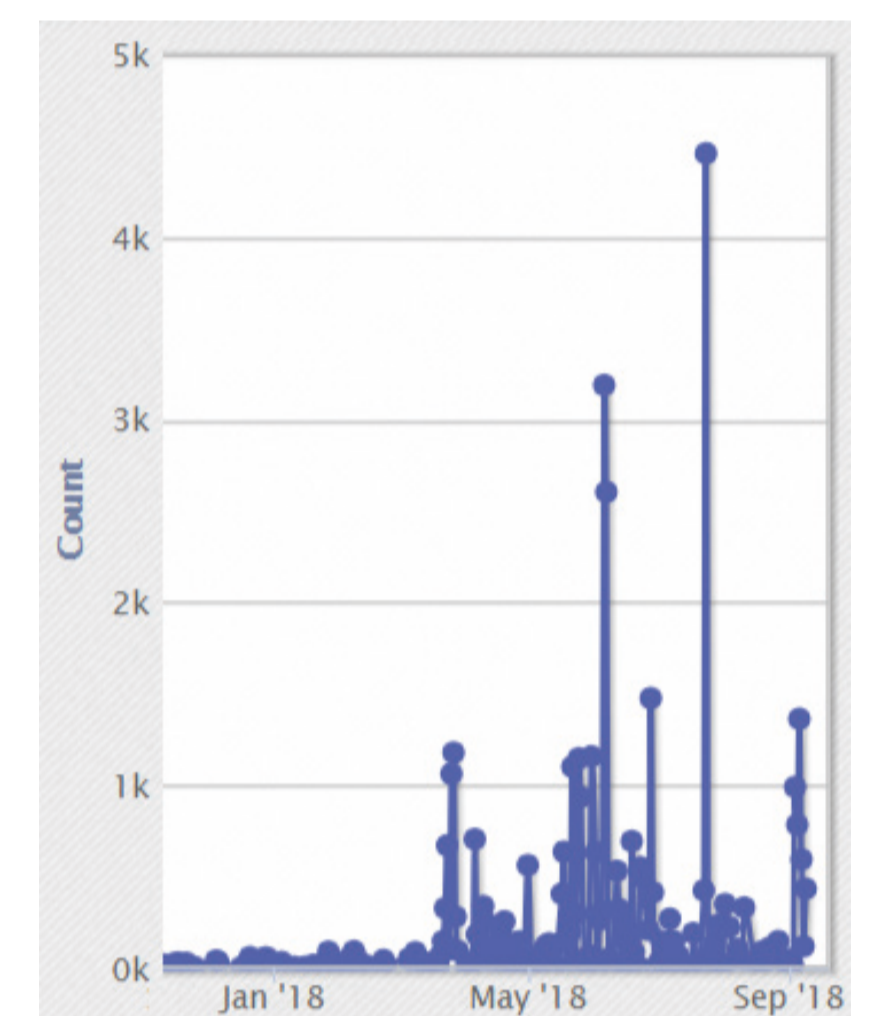

- Users username and name of the game(s) played
- Length of played game and number of movements performed per game
- The scope (degrees/percentages of min, max and average) and speed (degrees/hundreds of seconds) of movements made in the games per player