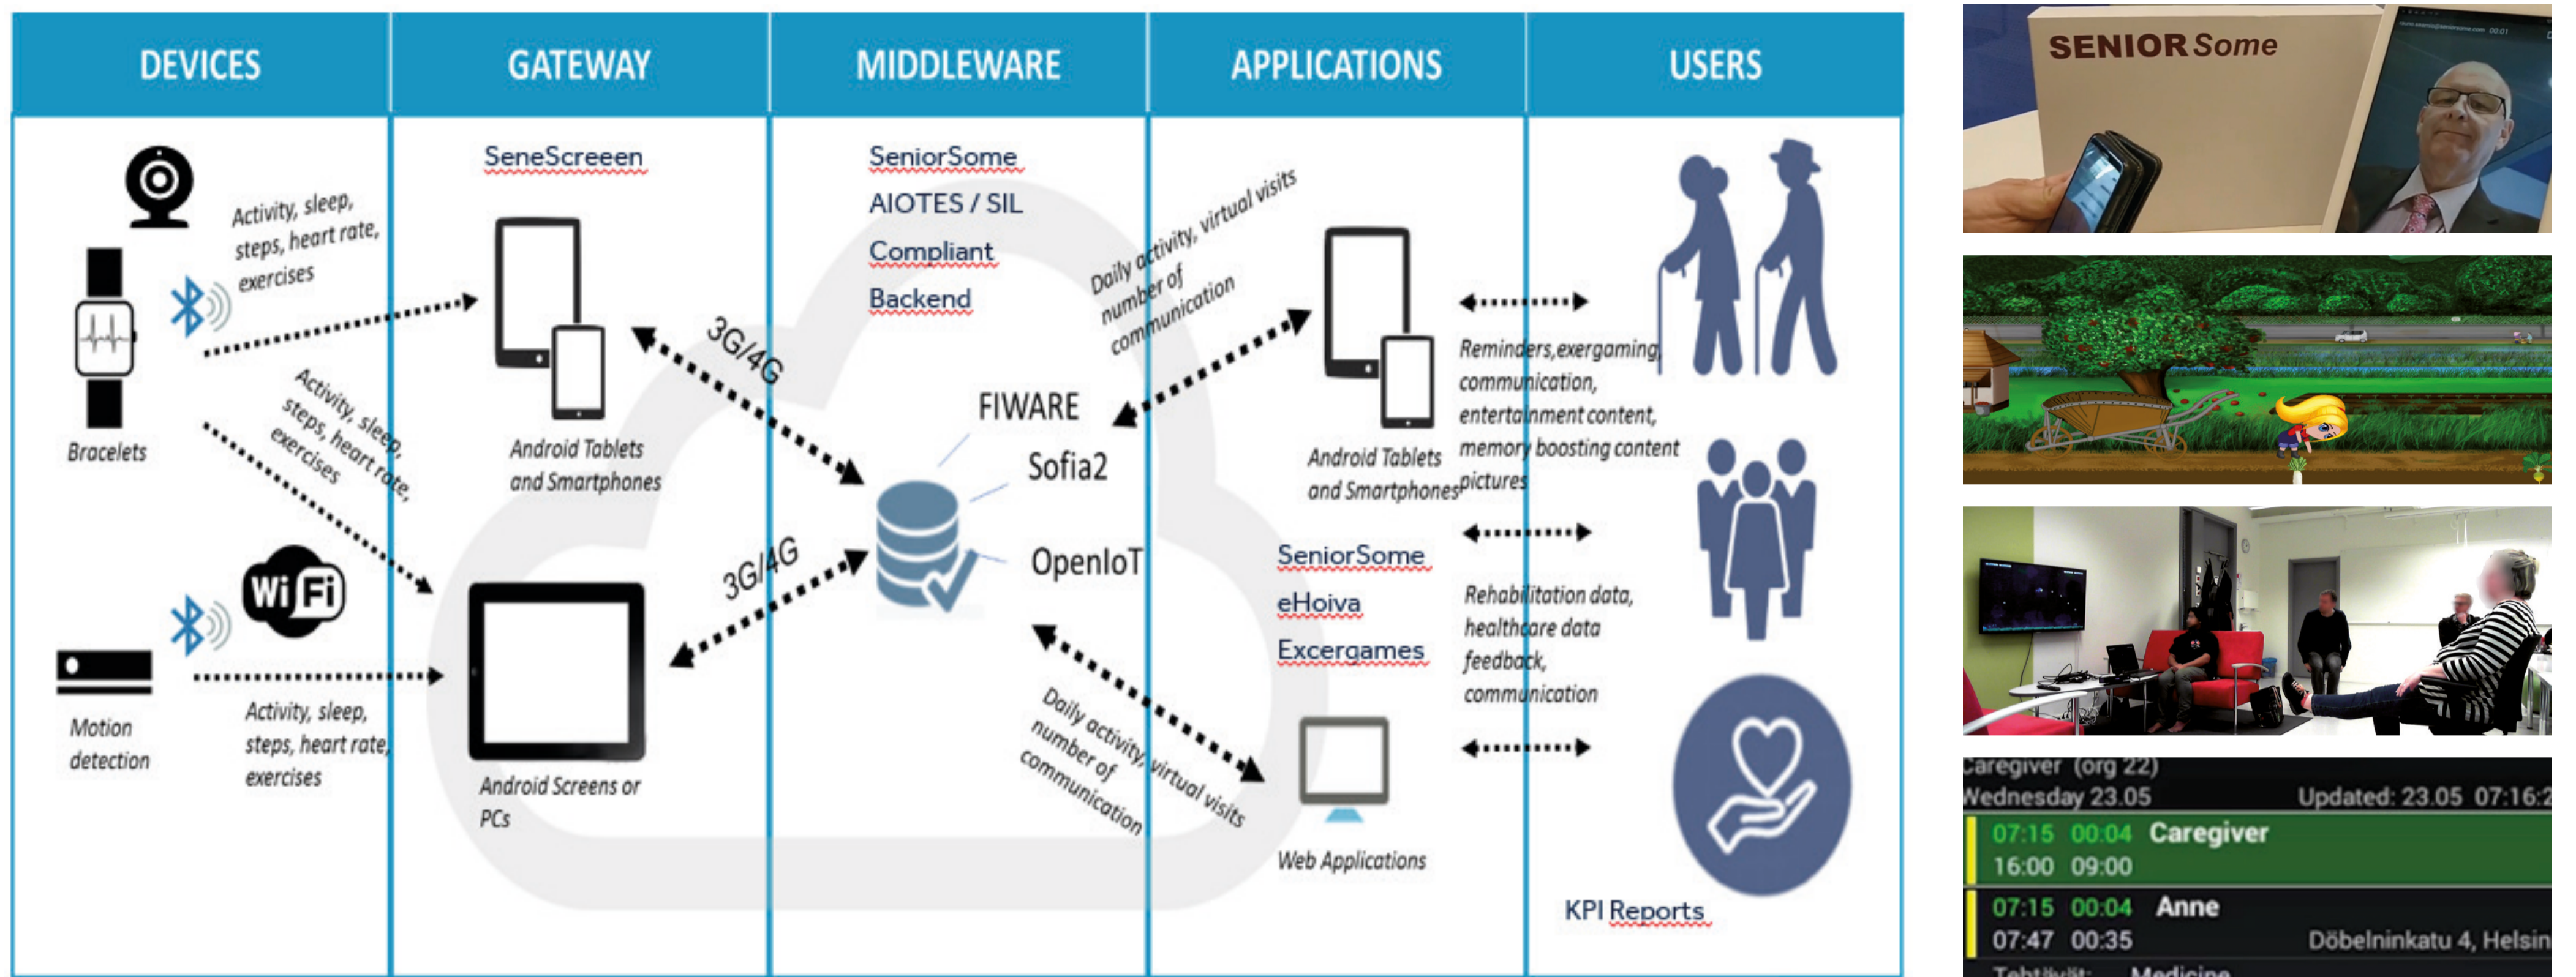

## Architecture

### Daily activity monitoring at home

- Senescreen (inc. Gateway)
- Bracelet
- Option: motion detector/camera/game
- 2 facilities with Senescreen 3 in test.
- 1 Bracelet (2 in test)
- Ramping up in progress
  - Average installation time 1 hours.
  - 2 facilities personnel trained
  - KPI collection Service

### Exercise Promotion

- Exergames Laptop
- **Motion detection camera**
- **40 inch Screen**
  - 2 Facilities
  - 2 Laptop computers
  - 2 Motion detect cameras
  - 2 Screens (40")

## Data collection to SIL

- User information how many:
- Communications behaviour
- User Feedback
- Activity information
- Remote management

- Users username and name of the game(s) played
- Length of played game and number of movements performed per game
- The scope (degrees/percentages of min, max and average) and speed (degrees/hundreds of seconds) of movements made in the games per player